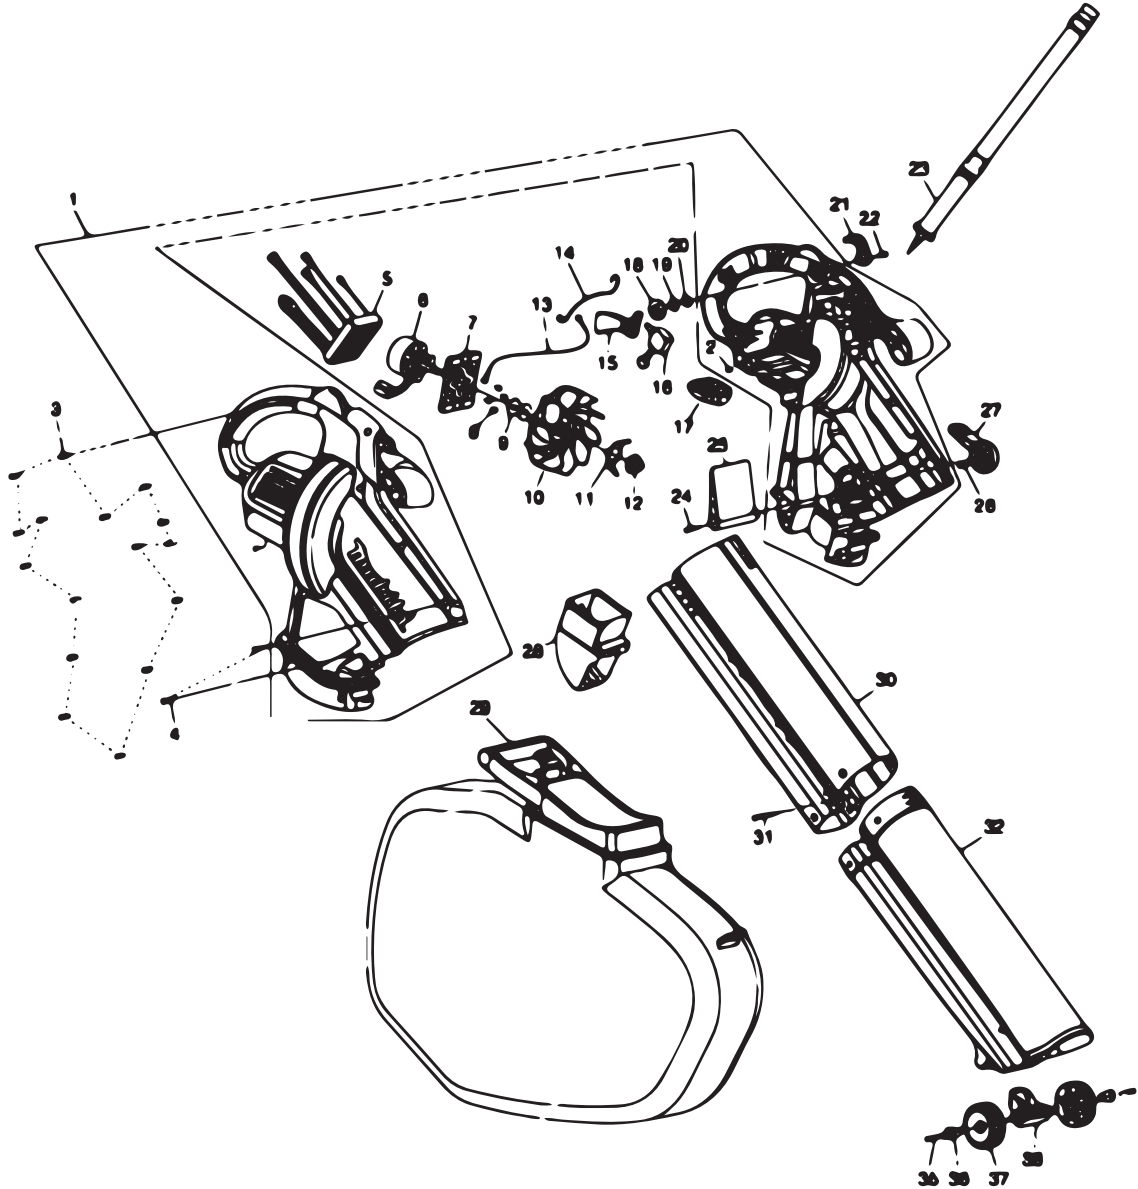

XBU07

Products with multiple versions are listed in subsiding order with the newest version on top not indented.

Section	Fig. No.	Part No.	Description	XBU07	Tech Bulletin	Notes
1	1	GB00000172	HOUSING SET	1		
1	2	GB00000072	RUBBER PIN 5.5X8.5	2		
1	3	GB00000003	TAPPING SCREW ST4.2X15	16		
1	4	GB00000025	TAPPING SCREW ST4.2X20	2		
1	5	GB00000183	CONTROLLER ASSY	1		
1	6	GB00000191	BRUSHLESS MOTOR ASSY	1		
1	7	GB00000181	MOTOR MOUNT	1		
1	8	GB00000180	TRAS HEAD SCREW M8X10 WITH WG	4		
1	9	GB00000179	SIM RING 2MM	2		
1	10	GB00000178	FAN 115	1		
1	11	GB00000177	SHREDDER BLADE 53	1		
1	12	GB00000176	HEX NUT M8 WITH PLASTIC CAP	1		
1	13	GB00000174	ANTI-STATIC WIRE ASSY	1		
1	14	GB00000173	ANTI-STATIC STEEL WIRE	1		
1	15	GB00000010	SWITCH TRIGGER	1		
1	16	GB00000175	SWITCH	1		
1	17	GB00000124	TERMINAL	1		
1	18	GB00000008	SWITCH STOPPER CAM	1		
1	19	GB00000007	RUBBER RING 12.5X3.5	1		
1	20	GB00000006	FLAT WASHER 12.5	1		
1	21	GB00000004	SWITCH LEVER	1		
1	22	GB00000003	TAPPING SCREW ST4.2X15	1		
1	23	GB00000198	SHOULDER HARNESS ASSY	1		
1	24	GB00000025	TAPPING SCREW ST4.2X20	1		
1	25	GB00000199	WIND SELECT SHUTTER	1		
1	26	GB00000041	SELECTOR STOPPER PIN ASSY	1		
1	27	GB00000171	SELECTOR LEVER	1		
1	28	GB00000192	SHREDDER DUST OUTLET	1		
1	29	GB00000185	DUST BAG ASSY	1		
1	30	GB00000190	UPPER TUBE	1		
1	31	GB00000189	TAPPING SCREW ST4.2X40	1		
1	32	GB00000188	LOWER TUBE	1		
1	35	GB00000036	TAPPING SCREW ST4.2X25	2		

Products with multiple versions are listed in subsiding order with the newest version on top not indented.

Section	Fig. No.	Part No.	Description	XBU07	Tech Bulletin	Notes
1	36	GB00000035	WHEEL SHAFT	2		
1	37	GB00000166	WHEEL 61	2		
1	38	GB00000167	WHEEL BRACKET	1		