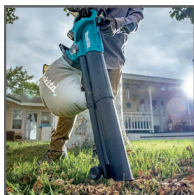

18V LXT® BRUSHLESS BLOWER / VACUUM MULCHER KIT (4.0Ah)

ALSO AVAILABLE AS A BARE TOOL: XBU07Z

4.0Ah
BATTERY

3
YEAR
WARRANTY
LITHIUM-ION
TOOL & BATTERY

NEW TOOL OVERVIEW XBU07SM1

LXT® BRUSHLESS

FEATURES

- 3-tools-in-1: blower, vacuum and mulcher for convenient clean-up
- Easily converts from blower to vacuum mulcher
- 10:1 mulch ratio reduces up to 10 bags of leaves down to 1 bag with shredding blade
- Makita-built brushless motor delivers up to 148 CFM and 143 MPH of blowing force
- Brushless motor delivers up to 215 CFM and 13" water lift of suction power
- Precision suction power designed for fallen leaf cleanup without altering stone and rock settings in plant beds
- Durable metal impeller shredding blade cuts leaves into fine mulch
- Cruise control lever with variable speed trigger for power and run time management

PRODUCT HIGHLIGHTS

VERSATILITY

3-tools-in-1: blower, vacuum and mulcher for convenient clean-up

DESIGN

Cruise control lever with variable speed trigger for power and run time management

CAPACITY

10:1 mulch ratio reduces up to 10 bags of leaves down to 1 bag with shredding blade